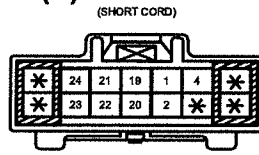

**0914-106 FRONT BUCKLE
SWITCH RH (R)**

**0914-112 FRONT
BUCKLE SWITCH LH
(SHORT CORD)**

**0810-116 DRIVER-SIDE
CURTAIN AIR BAG MODULE
(R) [YELLOW]**

**0810-118 PASSENGER-SIDE
CURTAIN AIR BAG MODULE (R)
[YELLOW]**

**0810-124 SEAT TRACK
POSITION SENSOR
(SHORT CORD)**

Air Bag System

Follow Workshop Manual Service Warnings and Service Cautions when servicing Air Bag System.