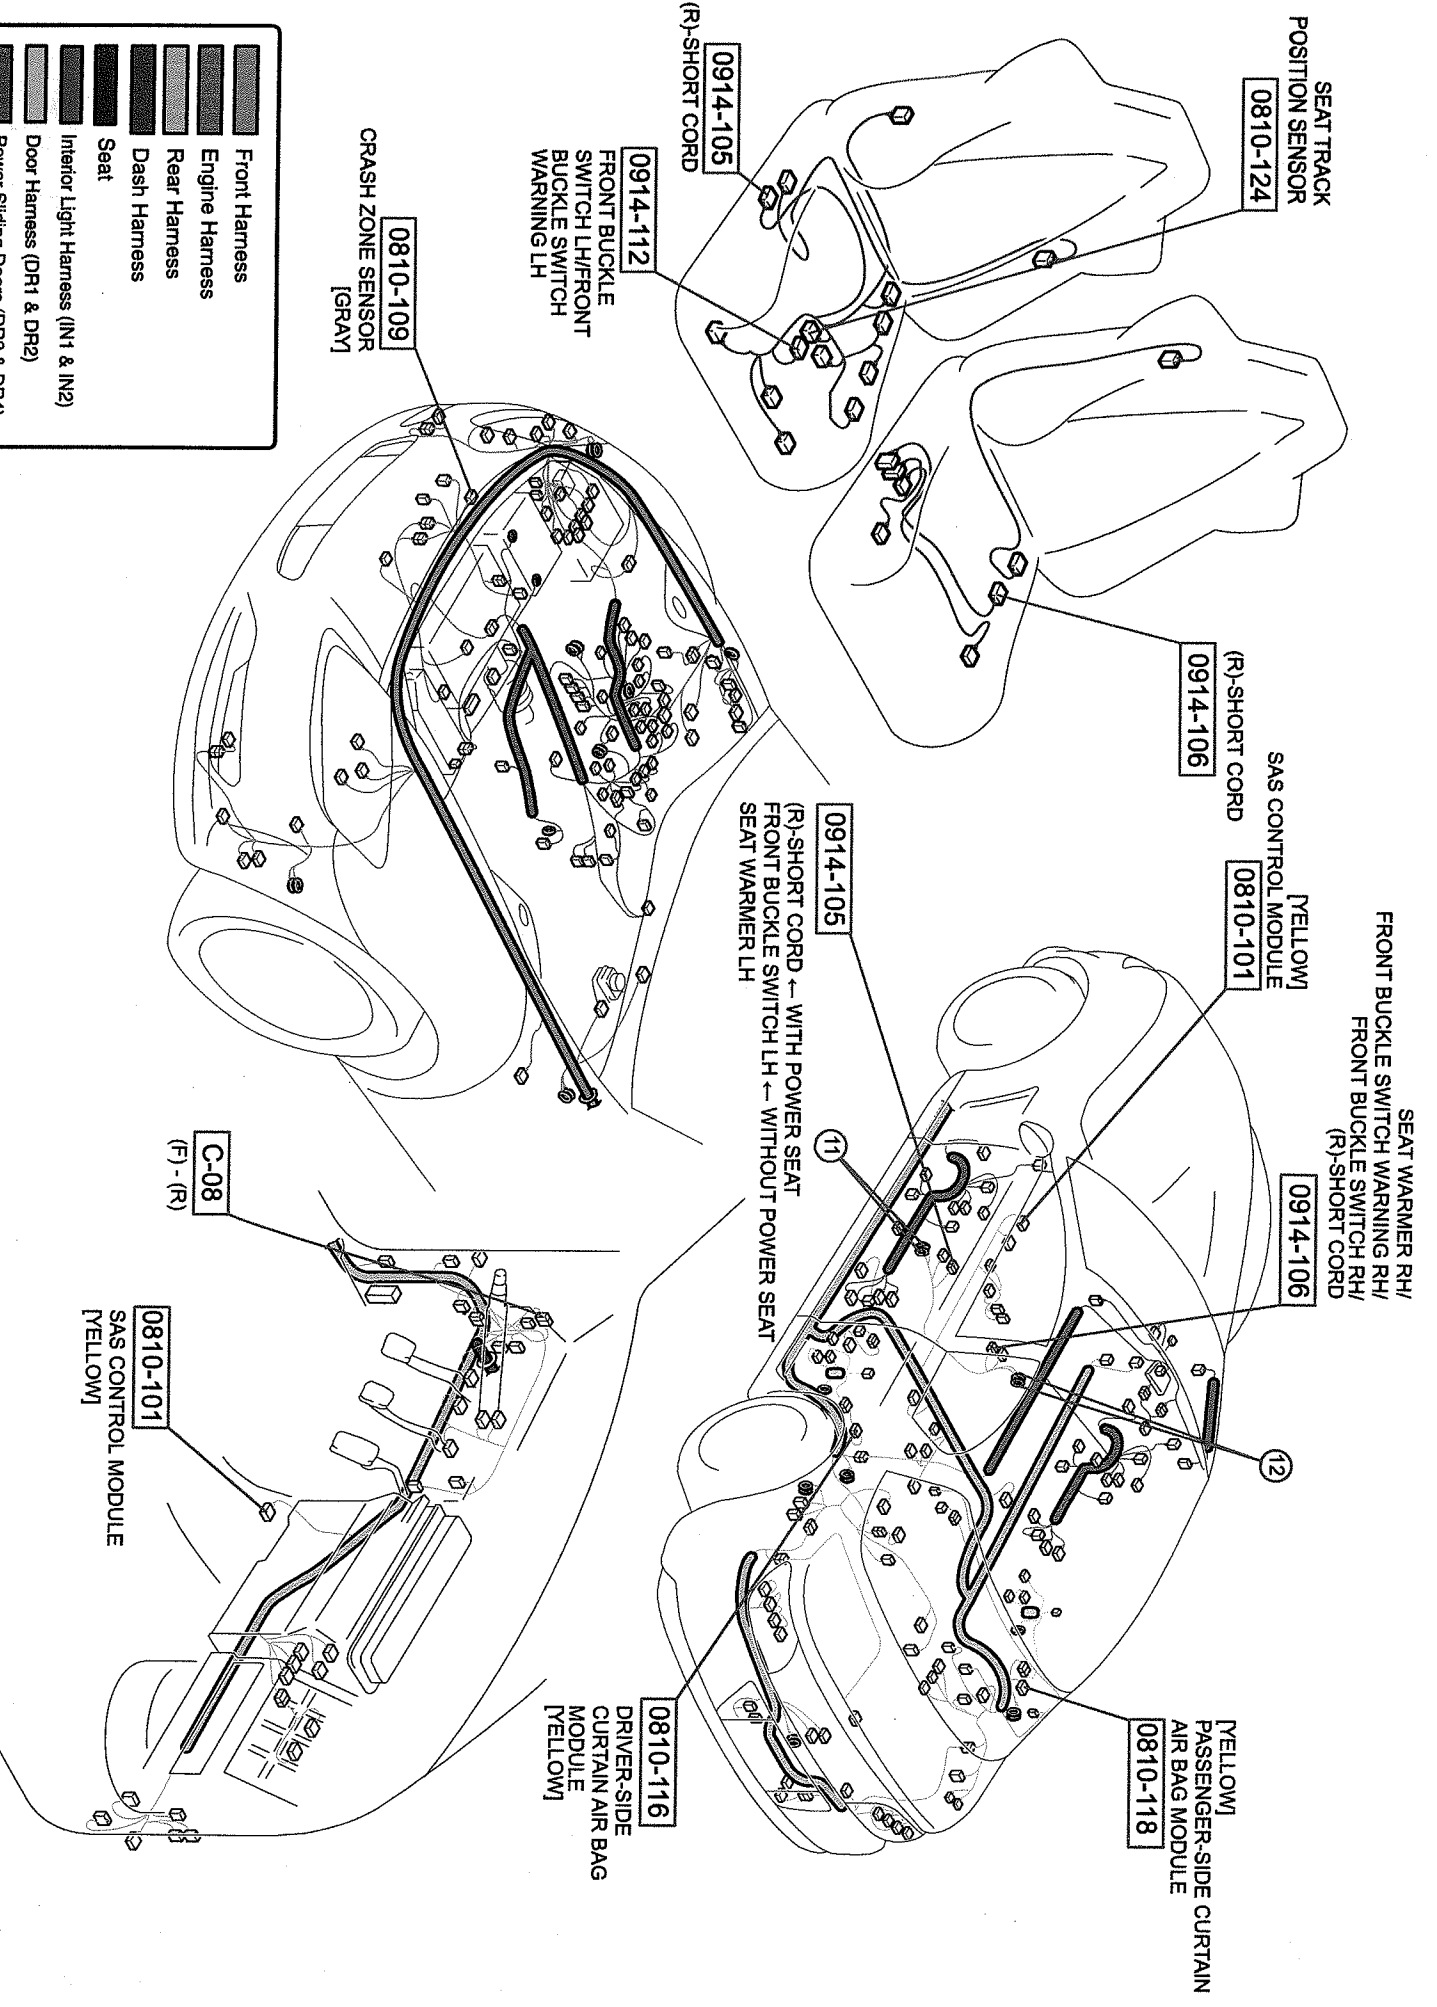

**0810-101 SAS
CONTROL MODULE
(R) [YELLOW]**

**0810-109 CRASH
ZONE SENSOR (F)
[GRAY]**

**0914-105 REAR(R)-
SHORT CORD**

**0914-106 FRONT BUCKLE
SWITCH RH (R)**

TERMINALS OF THIS CONNECTOR
ARE INDICATED BY NUMBERS.

**0914-112 FRONT
BUCKLE SWITCH LH
(SHORT CORD)**

**0810-116 DRIVER-SIDE
CURTAIN AIR BAG MODULE
(R) [YELLOW]**

**0810-118 PASSENGER-SIDE
CURTAIN AIR BAG MODULE (R)
[YELLOW]**

**0810-124 SEAT TRACK
POSITION SENSOR
(SHORT CORD)**

Air Bag System

Follow Workshop Manual Service Warnings and Service Cautions when servicing Air Bag System.

	Front Harness
	Engine Harness
	Rear Harness
	Dash Harness
	Seat
	Interior Light Harness (IN1 & IN2)
	Door Harness (DR1 & DR2)
	Power Sliding Doors (DR3 & DR4)

SEAT TRACK
POSITION SENSOR
0810-124

0914-105
(R)-SHORT CORD

0914-112
FRONT BUCKLE
SWITCH LH/FRONT
BUCKLE SWITCH
WARNING LH

0810-109
CRASH ZONE SENSOR
[GRAY]

(R)-SHORT CORD
0914-106
SAS CONTROL MODULE
0810-101
[YELLOW]