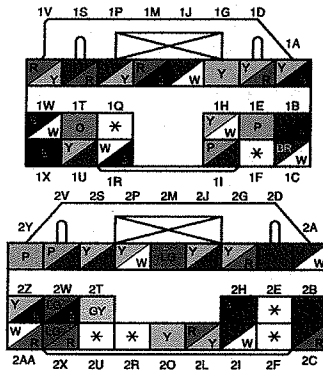

**0810-101 SAS
CONTROL MODULE
(R) [YELLOW]**