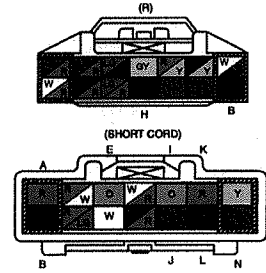

**0810-109 CRASH
ZONE SENSOR (F)
[GRAY]**

**0914-105 REAR(R)-
SHORT CORD**