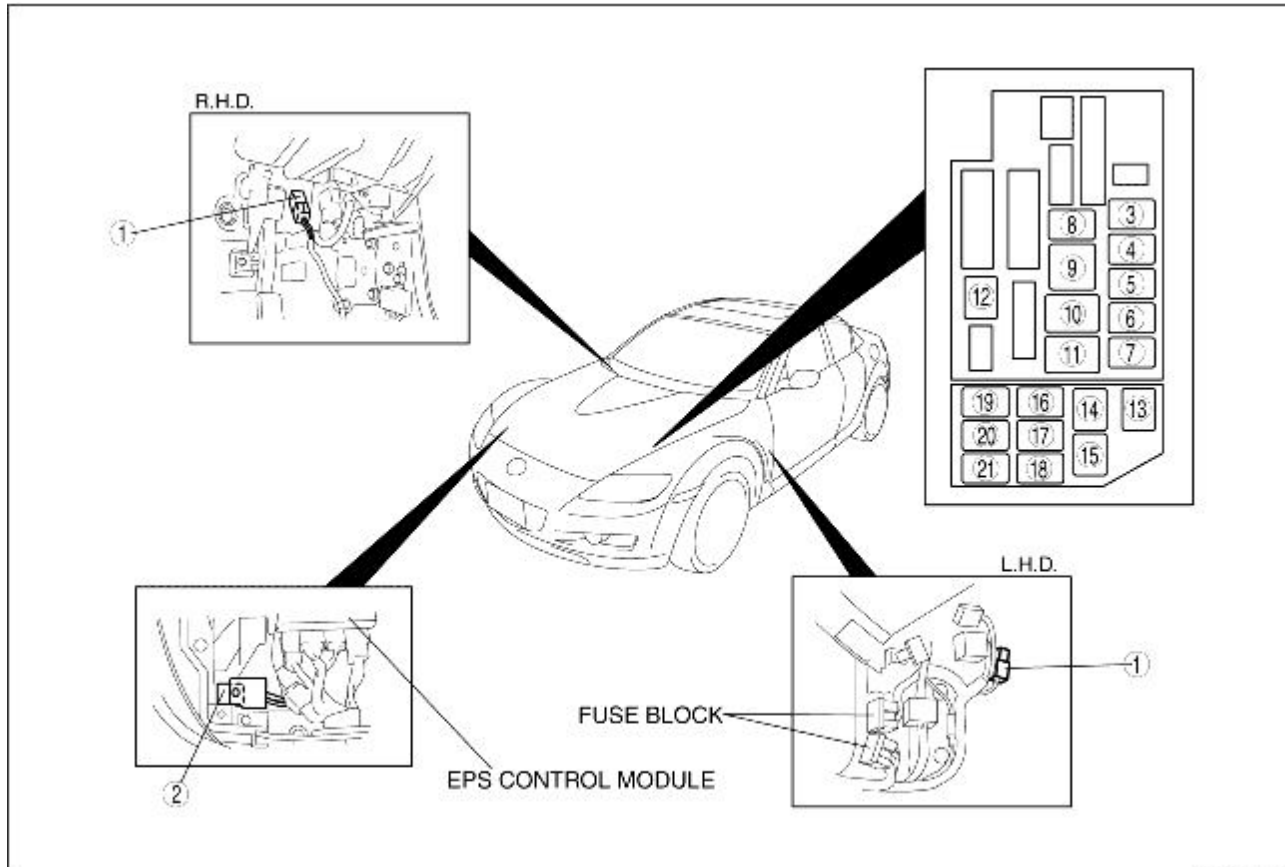

# RELAY LOCATION

BHE092167730W01

BHE0921W001

1	Trunk lid opener relay
2	AIR pump relay
3	ACC relay
4	Horn relay
5	Front fog light relay
6	Rear fog light relay
7	Drive-by-wire relay
8	Main relay
9	Headlight relay
10	Starter relay
11	Ignition relay
12	TNS relay
13	Cooling fan relay No.3
14	A/C relay

15	Rear window defroster relay
16	Cooling fan relay No.1
17	Seat warmer relay
18	Fuel pump relay
19	Cooling fan relay No.2
20	Blower relay
21	Fuel pump speed control relay