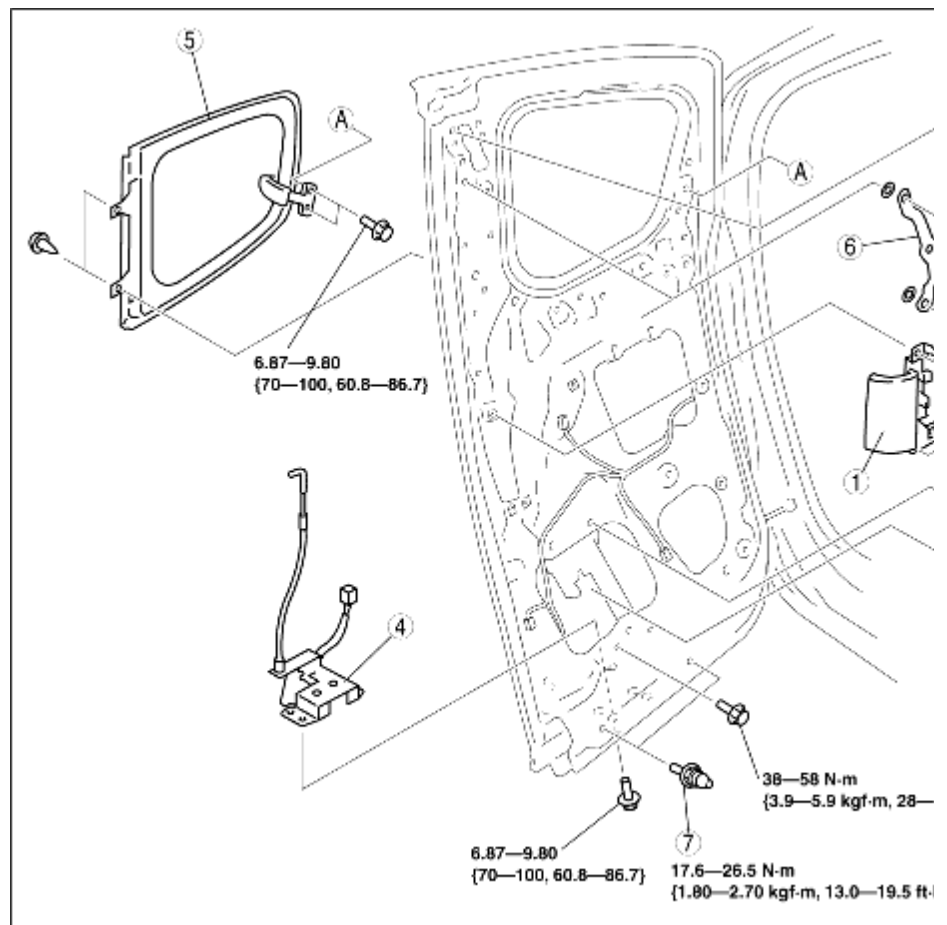

Workshop Manual

- ⊕ GENERAL INFORMATION
- ⊕ ENGINE
- ⊕ SUSPENSION
- ⊕ DRIVELINE/AXLE
- ⊕ BRAKES
- ⊕ TRANSMISSION/TRANSAXLE
- ⊕ STEERING
- ⊕ HEATER, VENTILATION & AIR COND.
- ⊕ RESTRAINTS
- ⊕ BODY & ACCESSORIES

REAR DOOR ASSEMBLY/DISASSEMBLY

BHE091158010W04

1. Disassemble in the order indicated in the table.
2. Assemble in the reverse order of disassembly.

1	Rear door release handle
2	Rear door upper latch
3	Front seat belt retractor
4	Rear door lower latch
5	Rear door glass
6	Bracket
7	Catch pin