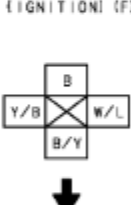

B1-01 PCM (F)

B1-02 DRIVE-BY-WIRE RELAY (ETV) (F)

B1-03 SECONDARY AIR INJECTION PUMP RELAY (F)

B1-05 IGNITION RELAY (IGNITION) (F)

B1-04 SECONDARY AIR INJECTION PUMP (SHORT CORD)

B1-41 FRONT (F) - SHORT CORD (SHORT CORD)

NOTE: THIS IS THE CONNECTOR AS SEEN FROM THE TERMINAL SIDE.

NOTE: THIS IS THE CONNECTOR AS SEEN FROM THE TERMINAL SIDE.