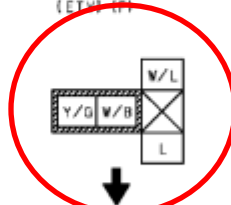

B1-01 PCM (F)

B1-02 DRIVE-BY-WIRE RELAY (ETV) (F)

B1-03 SECONDARY AIR INJECTION PUMP RELAY (F)

B1-05 IGNITION RELAY (IGNITION) (F)

B1-04 SECONDARY AIR INJECTION PUMP (SHORT CORD)

B1-41 FRONT (F) - SHORT CORD (SHORT CORD)

NOTE: THIS IS THE CONNECTOR AS SEEN FROM THE TERMINAL SIDE.

NOTE: THIS IS THE CONNECTOR AS SEEN FROM THE TERMINAL SIDE.