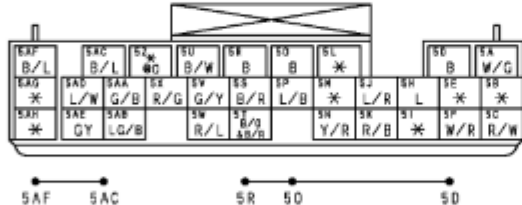

B1-01 PCM (F)

B1-02 DRIVE-BY-WIRE RELAY (ETV) (F)

B1-03 SECONDARY AIR INJECTION PUMP RELAY (F)

B1-05 IGNITION RELAY (IGNITION) (F)

B1-04 SECONDARY AIR INJECTION PUMP (SHORT CORD)

B1-41 FRONT (F) - SHORT CORD (SHORT CORD)

NOTE: THIS IS THE CONNECTOR AS SEEN FROM THE TERMINAL SIDE.

NOTE: THIS IS THE CONNECTOR AS SEEN FROM THE TERMINAL SIDE.