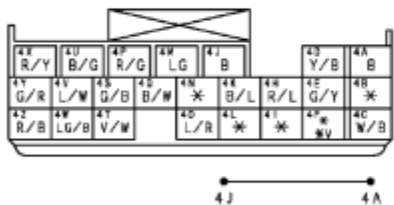

B1-01 PCM (F)

B1-02 DRIVE-BY-WIRE RELAY (ETV) (F)

B1-03 SECONDARY AIR INJECTION PUMP RELAY (F)

B1-05 IGNITION RELAY (IGNITION) (F)

B1-04 SECONDARY AIR INJECTION PUMP (SHORT CORD)

B1-41 FRONT (F) - SHORT CORD (SHORT CORD)

NOTE: THIS IS THE CONNECTOR AS SEEN FROM THE TERMINAL SIDE.

NOTE: THIS IS THE CONNECTOR AS SEEN FROM THE TERMINAL SIDE.