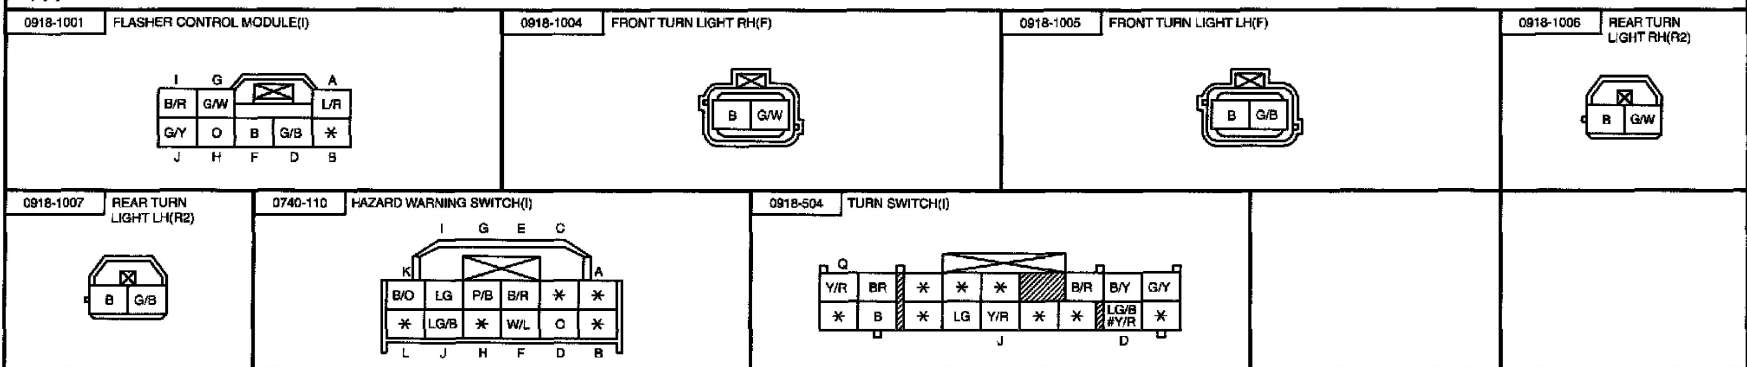

# TURN AND HAZARD WARNING LIGHT

0918-10

Diagram 0918-10

\* ... VACANT # ... WITH DRL SYSTEM