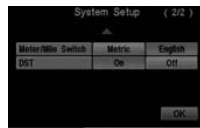

■ Volume control for voice guidance (5 levels)

Volume Control 0 1 2 3 4

Adjust the volume control at the monitor as well.

■ Beep

Beep On Off

- On : Beep activated when pressing buttons in the remote control.
- Off : Beep inactivated when pressing buttons in the remote control.

■ Voice repetition

Voice Feedback On Off

- On : Initiates vocal guidance.
- Off : Initiates no vocal guidance.

■ Clock

Clock On Off

■ Language

Language English French

■ Changeover meter/mile

Meter/Mile Switch Metric English

- Metric : Meters
- English : Miles

■ Daylight Saving Time(Summer Time)

DST On Off

- On : Daylight saving time mode is enabled.
  (The navigation internal clock gains 1 hour).
- Off : Daylight saving time mode is disabled.

■ How to exit

OK → **ENTER**

to back
on it.

atically
proaching

it

ute

ition.

32

User setting

33