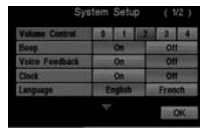

Open the [System Setup] screen

ENTER