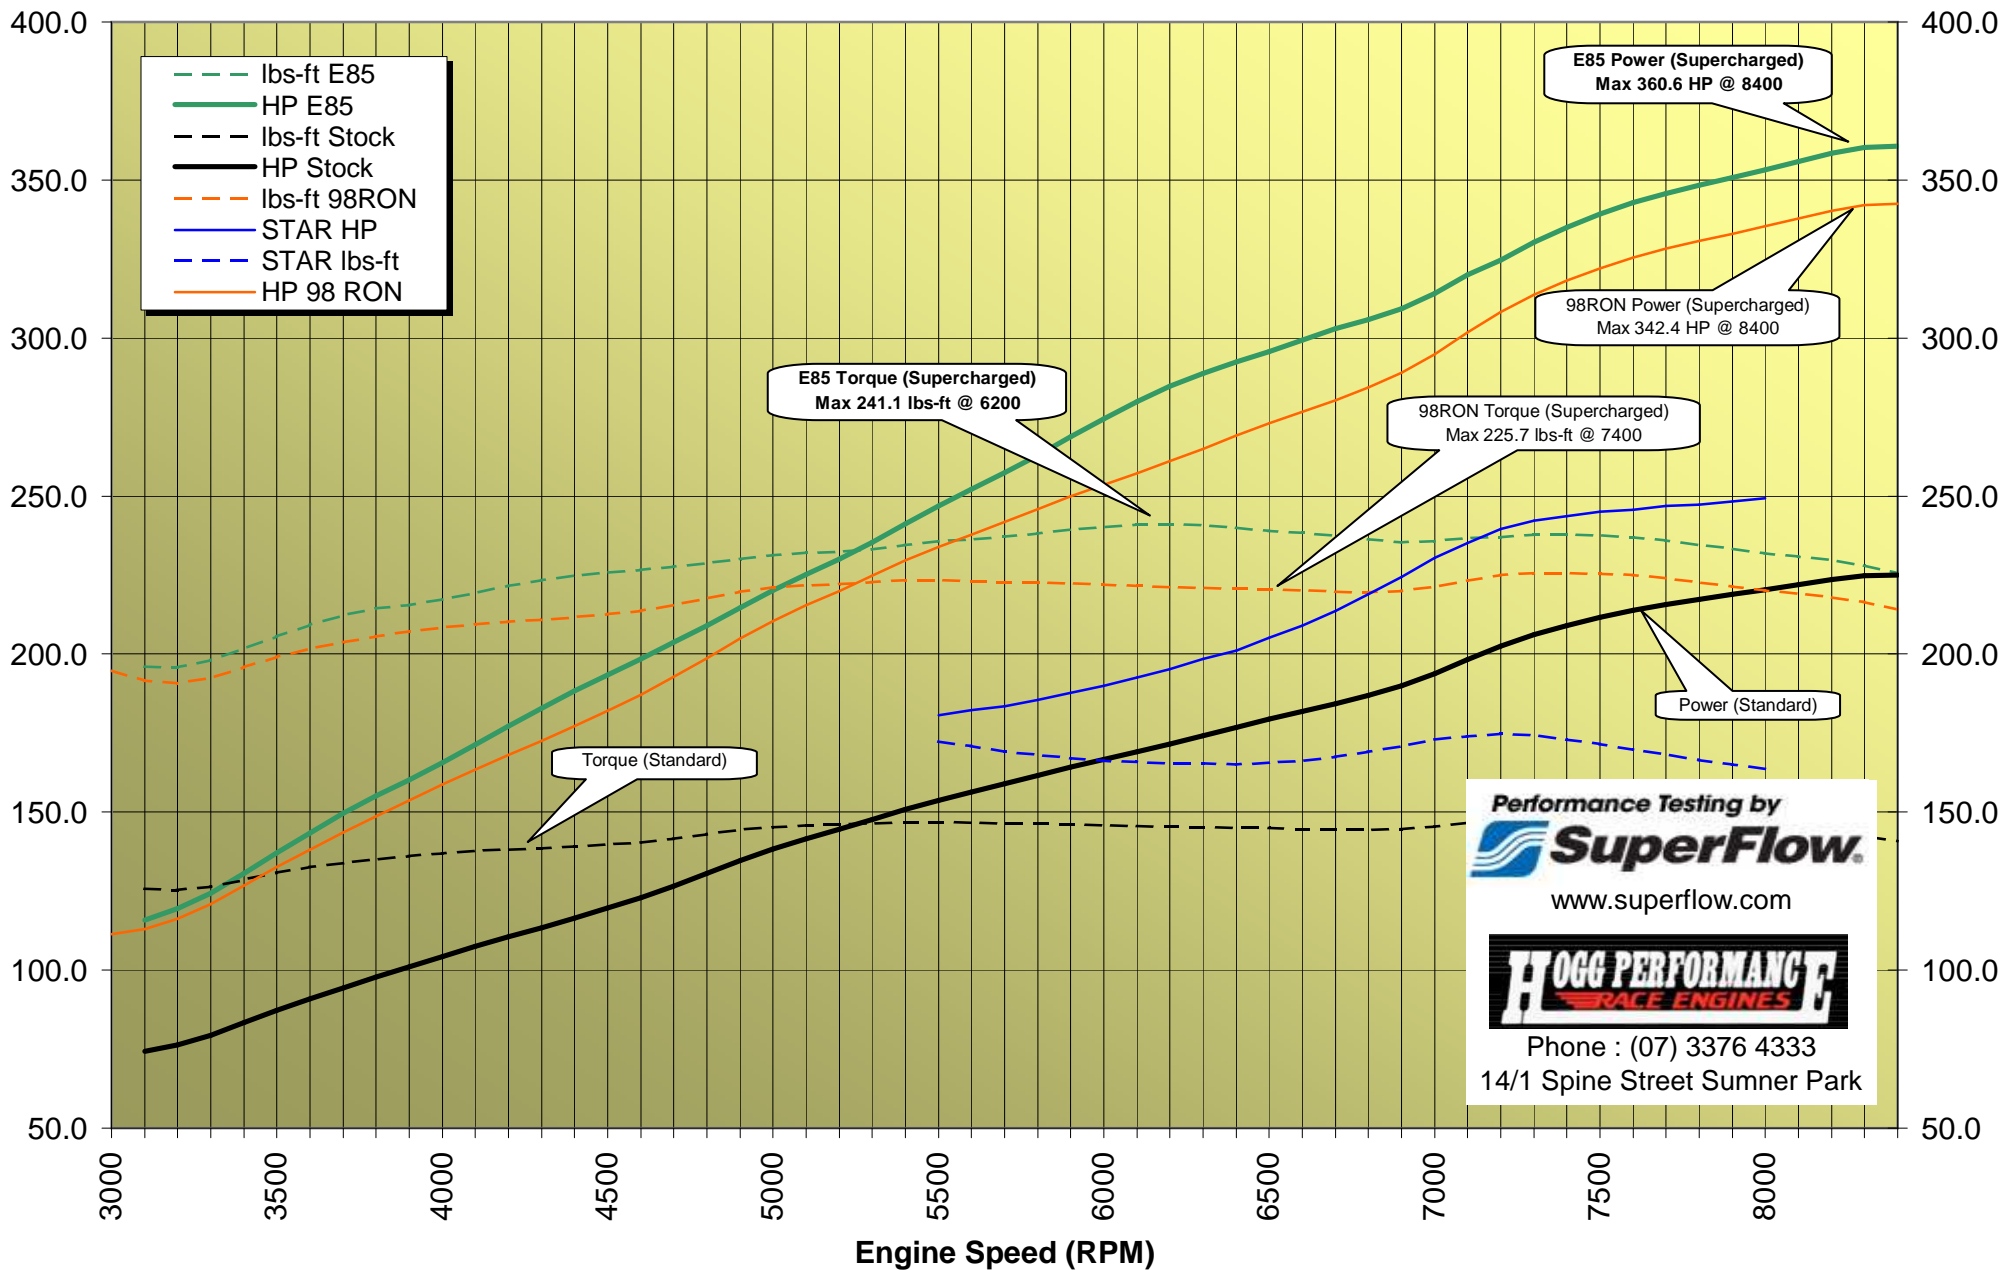

Hymee Enhanced[®] Supercharged Mazda RX-8 Renesis 13B MSP

Performance Testing by

www.superflow.com

 Phone : (07) 3376 4333
 14/1 Spine Street Sumner Park