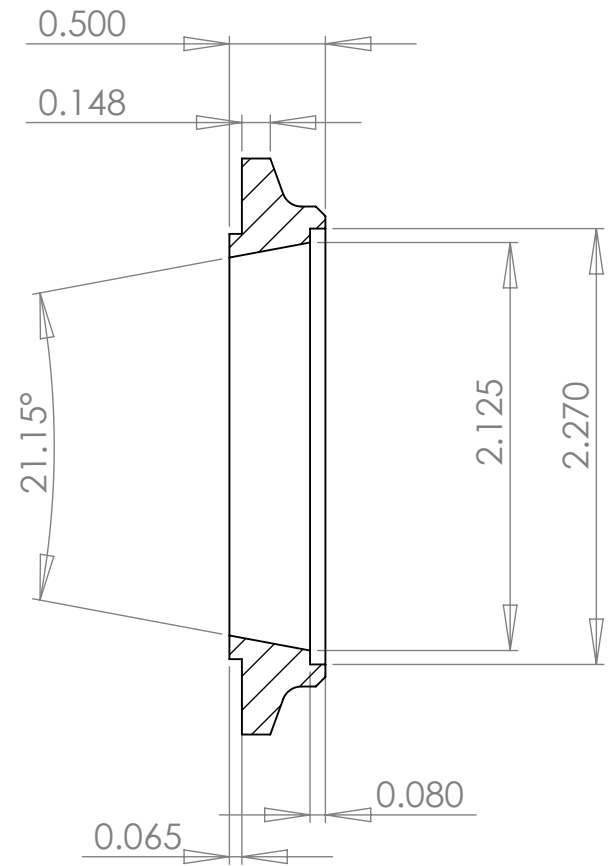

INLET FLANGE FOR GT 25, GT 30,  
AND GT 35 VBAND HOUSINGS.

SECTION A-A  
SCALE 1 : 1