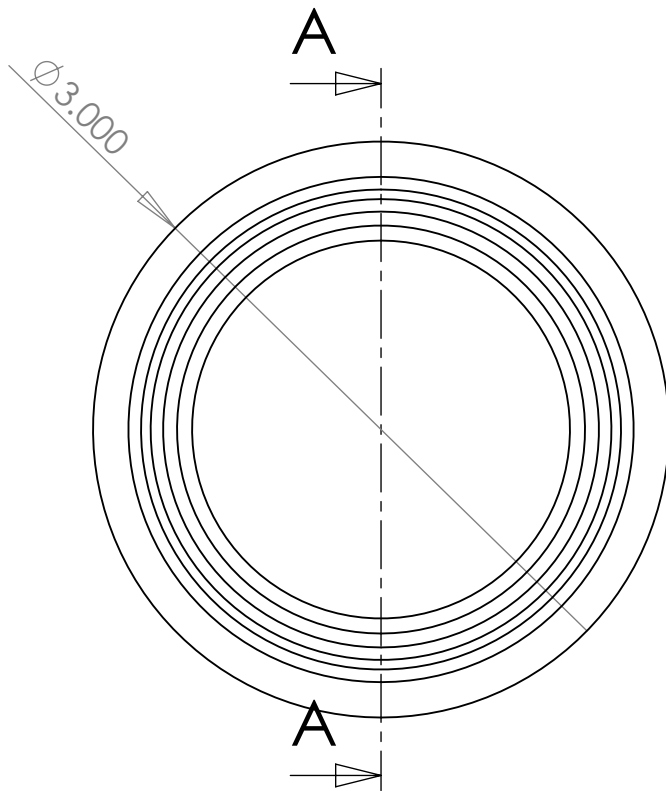

INLET FLANGE FOR GT 25, GT 30,  
AND GT 35 VBAND HOUSINGS.

SECTION A-A  
SCALE 1 : 1