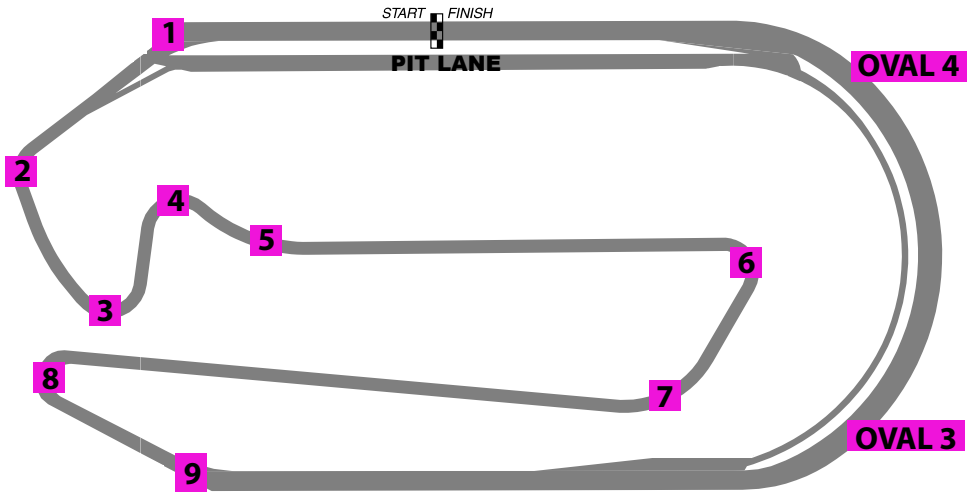

Homestead-Miami Speedway

MODIFIED ROAD COURSE

11 Turns - 2.23 Miles

Legend

1 = Turns