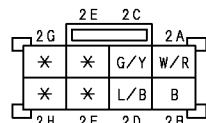

J2-06 MAIN AMPLIFIER (R)

J2-08 CENTER SPEAKER (I)

J2-09 FRONT DOOR SPEAKER AMPLIFIER LH (DR1)

J2-10 FRONT TWEETER LH (DR1)

J2-11 FRONT TWEETER RH (DR2)

J2-12 FRONT DOOR SPEAKER AMPLIFIER RH (DR2)

J2-13 FRONT DOOR SPEAKER LH (FRONT DOOR SPEAKER AMPLIFIER LH)

TERMINALS OF THIS CONNECTOR ARE INDICATED BY NUMBERS.

J2-14 FRONT DOOR SPEAKER RH (FRONT DOOR SPEAKER AMPLIFIER RH)

TERMINALS OF THIS CONNECTOR ARE INDICATED BY NUMBERS.