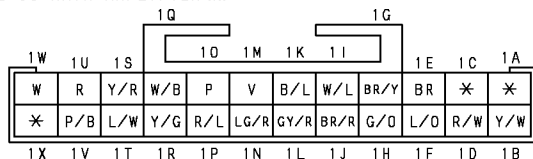

J2-06 MAIN AMPLIFIER (R)

J2-08 CENTER SPEAKER (I)

J2-09 FRONT DOOR SPEAKER AMPLIFIER LH (DR1)

J2-10 FRONT TWEETER LH (DR1)

J2-11 FRONT TWEETER RH (DR2)

J2-12 FRONT DOOR SPEAKER AMPLIFIER RH (DR2)

J2-13 FRONT DOOR SPEAKER LH (FRONT DOOR SPEAKER AMPLIFIER LH)

TERMINALS OF THIS CONNECTOR ARE INDICATED BY NUMBERS.

J2-14 FRONT DOOR SPEAKER RH (FRONT DOOR SPEAKER AMPLIFIER RH)

TERMINALS OF THIS CONNECTOR ARE INDICATED BY NUMBERS.