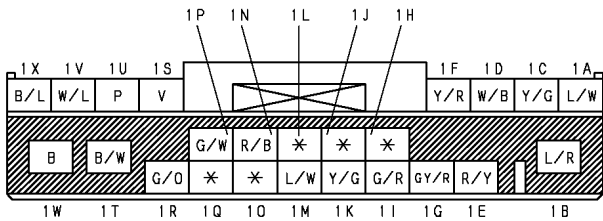

J3-01 AUDIO UNIT (1)

B1-18 AUDIO CONTROL SWITCH (1)  
(CLOCK SPRING)