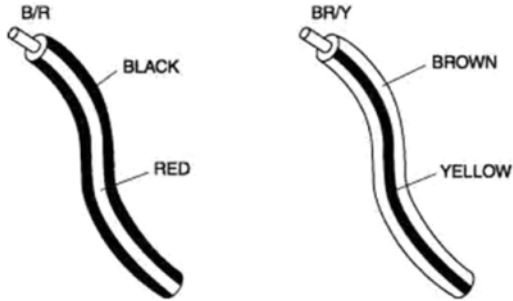

Wiring Harness

Wiring color codes

- Two-color wires are indicated by a two-color code symbol.
- The first letter indicates the base color of the wire and the second the color of the stripe.

CODE	COLOR	CODE	COLOR
B	Black	O	Orange
BR	Brown	P	Pink
G	Green	R	Red
GY	Gray	V	Violet
L	Blue	W	White
LB	Light Blue	Y	Yellow
LG	Light Green	-	-