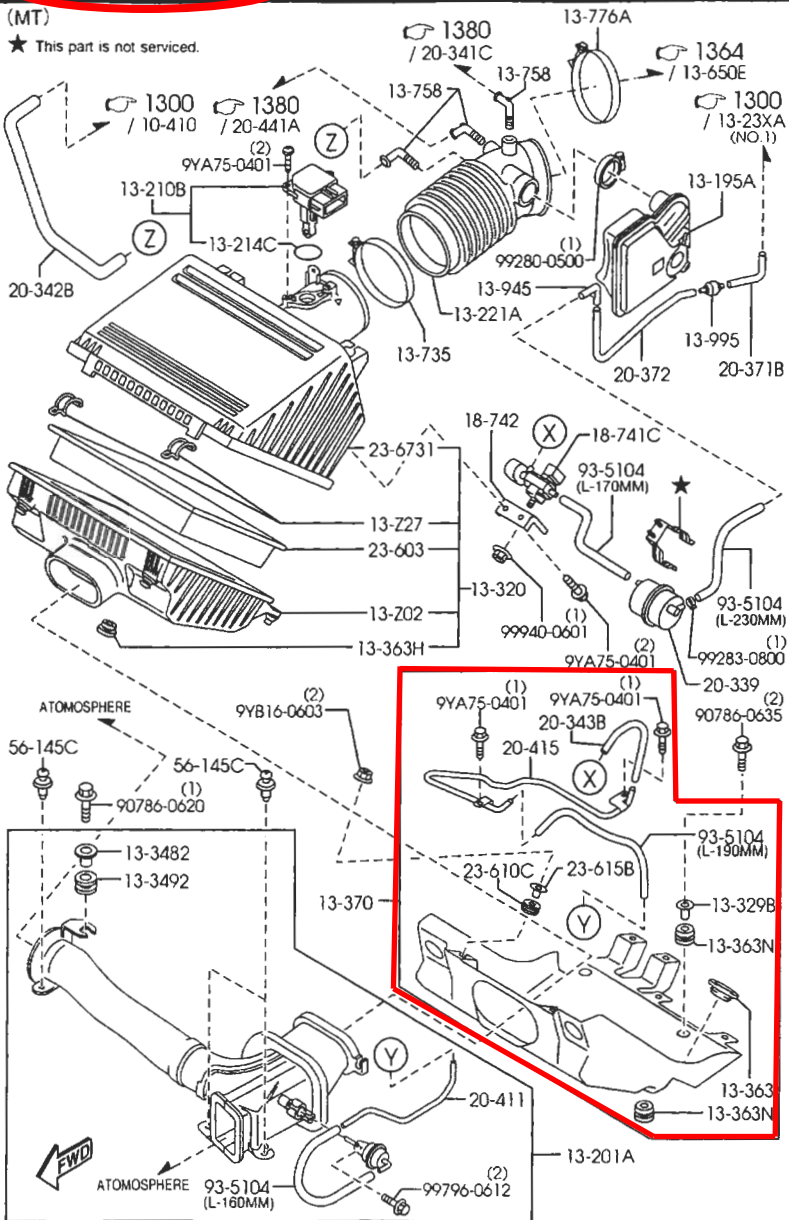

PART NO.	QTY	MODEL/RESTRICTION	MODEL/RESTRICTION	MODEL/RESTRICTION	FROM-TO
CONT'D S501-13-349	1				
13-363		RUBBER, INSULATION	CAOUTCHOUC ISOLANT		
L813-13-363A	4				
13-363H		RUBBER, INSULATION	CAOUTCHOUC ISOLANT		
R205-13-363	1				
13-363N		RUBBER, MOUNTING	CAOUTCHOUC DE FIXATION		
FE51-13-363	3				
13-370		INSULATOR	ISOLATEUR		
N3H1-13-3C0B	1	(AT)	(B.V.AUTOM)		
N3H3-13-3C0D	1	(MT)	(B.V.MANU)		
13-755		CLIP	ATTACHE		
N3H1-13-755	1				
13-758		JOINT, AIR HOSE	JOINT, TUYAU AIR		
FEMJ-13-758	3				
13-776A		CLIP	ATTACHE		
N3H2-13-755	1				
13-945		CONNECTOR, TUBE	RACCORD, TUBE		
FE4J-13-945	1	(MT)	(B.V.MANU)		
13-995		VALVE, CHECK	SOUPAPE DE RETENUE		
HE41-13-995	1	(MT)	(B.V.MANU)		
18-741C		VALVE, SOLENOID	SOUPAPE DE SOLENOID		
ZM03-18-741	1	(MT)	(B.V.MANU)		
18-742		BRACKET	ATTACHE		
N3H3-18-742	1	(MT)	(B.V.MANU)		
20-339		CHAMBER, VACUUM	CHAMBRE, REPRESSION		
BPDS-20-339	1	(MT)	(B.V.MANU)		
20-342B		TUBE, VACUUM	TUBE, VIDE		
N3H1-20-342B	1				