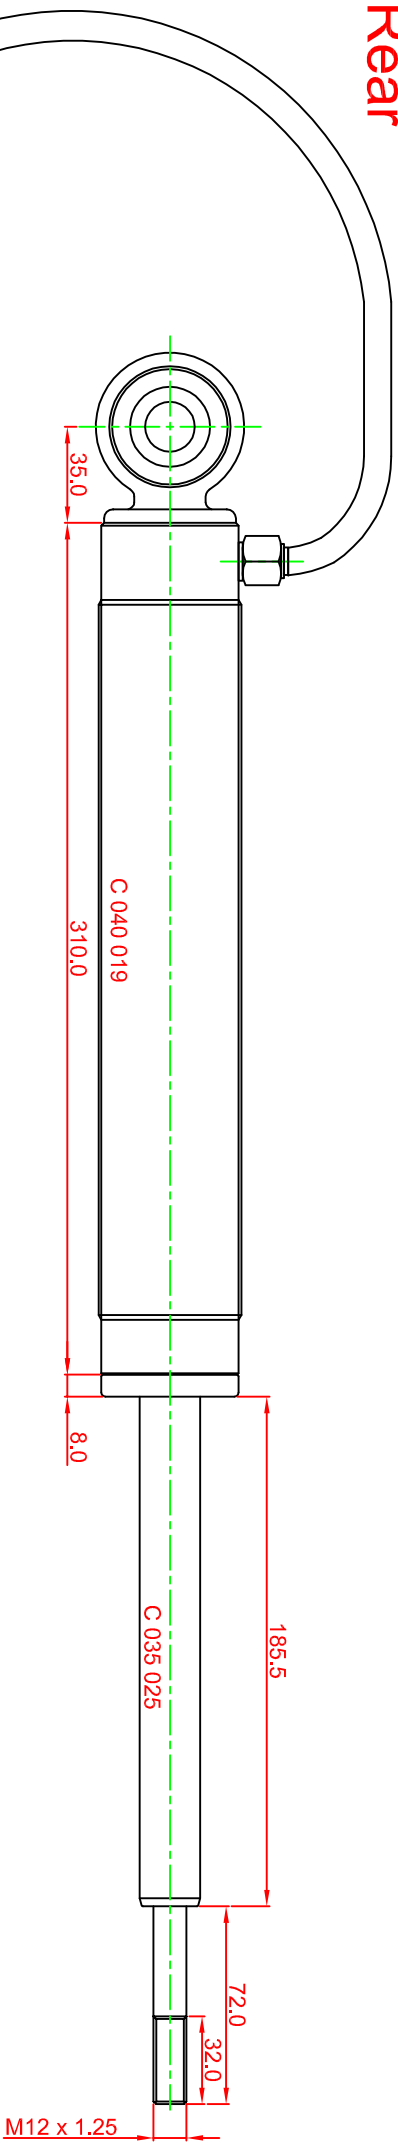

# Front

Hose 2x Banjo 1150 mm

# Rear

Hose Banjo - Straight 1150 mm

Reference :		Standard ClubSport
Type of Car :		Mazda RX-8 / Miata CS
Front Damper :		M 521 002 00 Complete Set Number :
Rear Damper :		S 521 003 00
Bushings List :		SHW 094