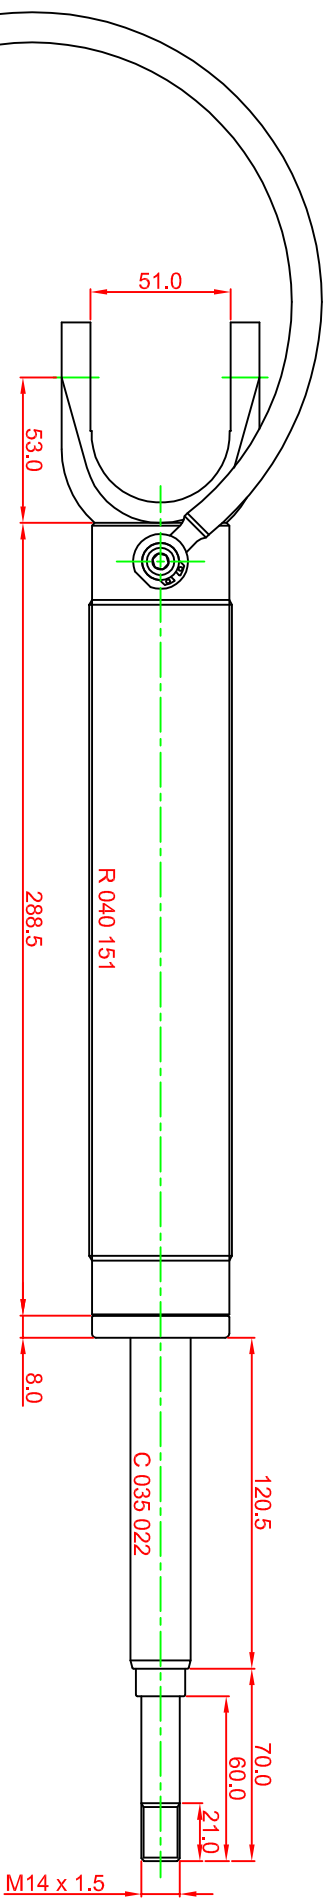

# Front

Hose 2x Banjo 1150 mm

# Rear

Hose Banjo - Straight 1150 mm

Reference :		Standard ClubSport
Type of Car :		Mazda RX-8 / Miata CS
Front Damper :		M 521 002 00 Complete Set Number :
Rear Damper :		S 521 003 00
Bushings List :		SHW 094