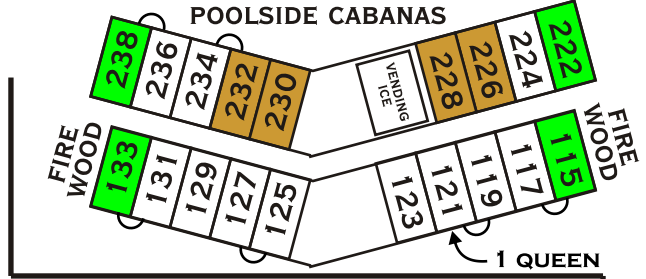

- WILLOWS
- MAGNOLIAS
- HEMLOCKS
- 1 BR AZALEA
- 2 BR AZALEA
- 3 BR AZALEA
- LAURELS
- LOG CABINS
- MEMBERS

- | | |
|--|---|
| <ol style="list-style-type: none"> 1. THE LODGE
2ND FLOOR-
MOUNTVIEW BISTRO
CAROLINA ROOM
1ST FLOOR
BLUE RIDGE ROOMS
CONFERENCE ROOMS 2. REGISTRATION & FRONT DESK 3. RECREATION HALL 4. GUNTER CABIN & MUSEUM 5. VILLAGE CENTER
GENERAL STORE & OUTFITTER
ICE CREAM SHOP
POST OFFICE
LAUNDROMAT 6. GAS STATION & THE PITSTOP 7. TROUT POND 8. TENNIS COURTS | <ol style="list-style-type: none"> 09. HILLBILLY PUTT-PUTT GOLF 10. BASKETBALL COURTS 11. SOFTBALL FIELD 12. HORSE STABLES 13. FONTANA DAM 14. COMMUNITY CHURCH 15. VILLAGE POOL & LAZY RIVER 16. LAUREL BROOK FIRE PIT 17. GAME ARCADE 18. WILDWOOD GRILL 19. OUTDOOR PROGRAM CENTER 20. BONFIRE PIT 21. FONTANA VILLAGE MARINA |
|--|---|

The Lodge

FONTANA VILLAGE RESORT

- KING
- QUEEN
- FP
- HS

WOODS ROAD

GARDEN UNITS A

GARDEN UNITS B

POOLSIDE CABANAS

GARDEN UNITS D

GARDEN UNITS C

FONTANA ROAD

WELCH ROAD

GAMEROOM