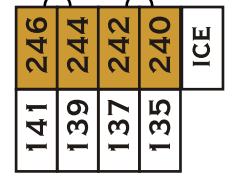

- WILLOWS
- MAGNOLIAS
- HEMLOCKS
- 1 BR AZALEA
- 2 BR AZALEA
- 3 BR AZALEA
- LAURELS
- LOG CABINS
- MEMBERS

- | | |
|--|---|
| <ol style="list-style-type: none"> 1. THE LODGE
2ND FLOOR-
MOUNTVIEW BISTRO
CAROLINA ROOM
1ST FLOOR
BLUE RIDGE ROOMS
CONFERENCE ROOMS 2. REGISTRATION & FRONT DESK 3. RECREATION HALL 4. GUNTER CABIN & MUSEUM 5. VILLAGE CENTER
GENERAL STORE & OUTFITTER
ICE CREAM SHOP
POST OFFICE
LAUNDROMAT 6. GAS STATION & THE PITSTOP 7. TROUT POND 8. TENNIS COURTS | <ol style="list-style-type: none"> 09. HILLBILLY PUTT-PUTT GOLF 10. BASKETBALL COURTS 11. SOFTBALL FIELD 12. HORSE STABLES 13. FONTANA DAM 14. COMMUNITY CHURCH 15. VILLAGE POOL & LAZY RIVER 16. LAUREL BROOK FIRE PIT 17. GAME ARCADE 18. WILDWOOD GRILL 19. OUTDOOR PROGRAM CENTER 20. BONFIRE PIT 21. FONTANA VILLAGE MARINA |
|--|---|

The Lodge

FONTANA VILLAGE RESORT

- KING
- QUEEN
- FP
- HS

WOODS ROAD

GARDEN UNITS A

GARDEN UNITS B

POOLSIDE CABANAS

GARDEN UNITS D