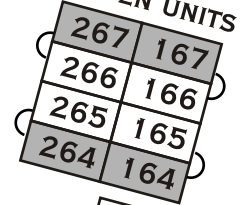

The Lodge

FONTANA VILLAGE RESORT

- KING
- QUEEN
- FP
- HS

WOODS ROAD

GARDEN UNITS A

GARDEN UNITS B

POOLSIDE CABANAS

GARDEN UNITS D