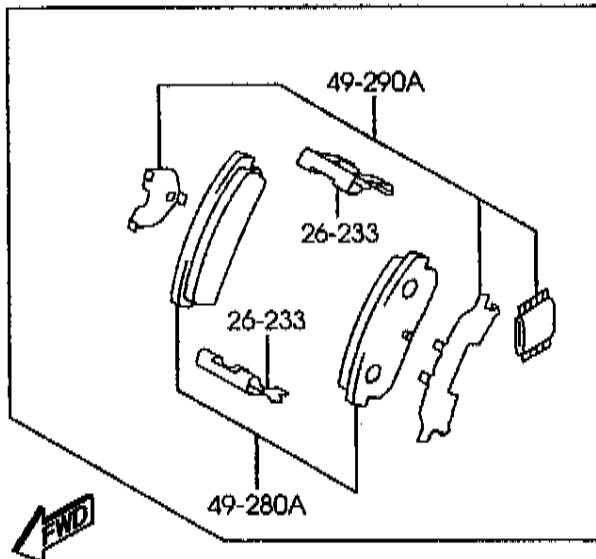

Attention Mr Ignatius Winsito

License Plate: UIF104 Model/Year: RX-8 2003

Section: 2610A REAR BRAKE MECHANISMS

THOUGH ILLUSTRATIONS OF D-CODE 26-43Z, 26-46Z, 49-280A AND 49-290A ARE FOR LEFT SIDE ONLY, QUANTITIES OF THESE D-CODES IN THE TEXT ARE FOR ONE VEHICLE.

**NOTE**  
 ① ... ⑤ ⇒ 26-46Z  
 THE D-CODE OF 26-46Z CONSISTS OF FIGURE NUMBERS ① THROUGH ⑤.