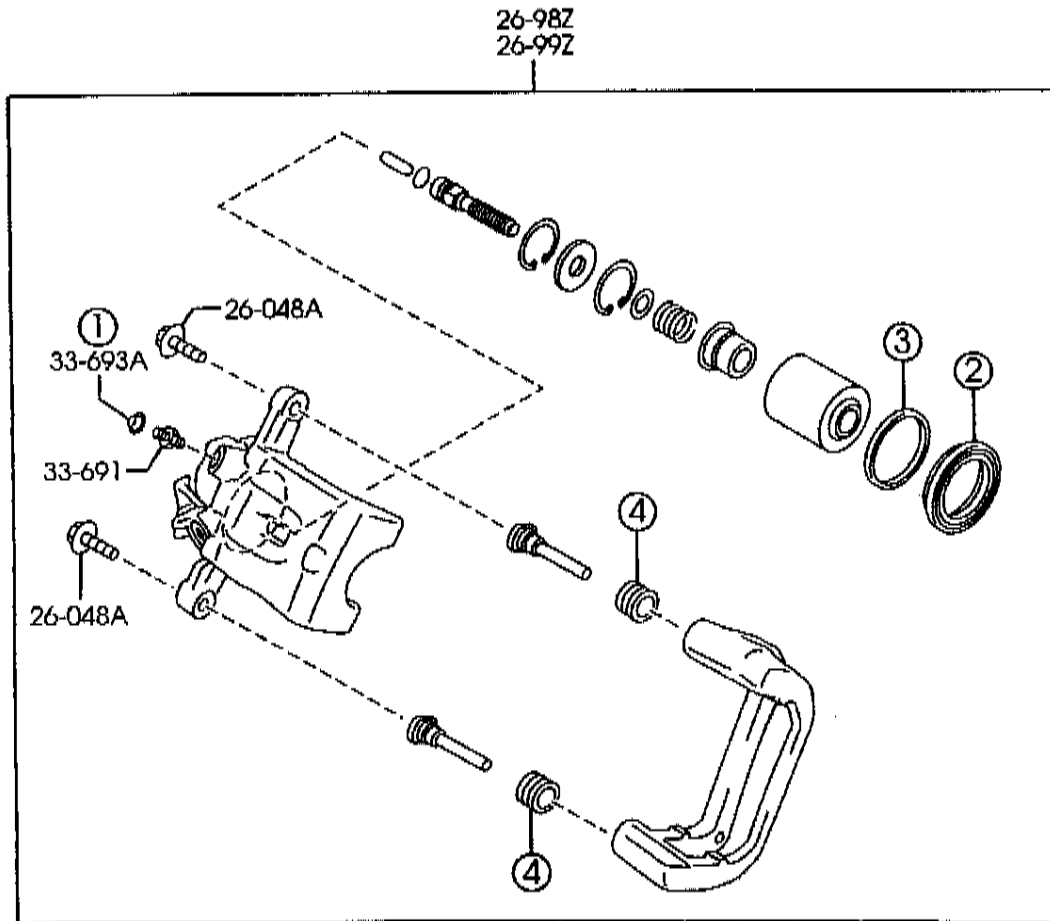

Attention Mr Ignatius Winsito

License Plate: UIF104 Model/Year: RX-8 2003

Section: 2610A REAR BRAKE MECHANISMS

THOUGH ILLUSTRATIONS OF D-CODE 26-43Z, 26-46Z, 49-280A AND 49-290A ARE FOR LEFT SIDE ONLY, QUANTITIES OF THESE D-CODES IN THE TEXT ARE FOR ONE VEHICLE.

**NOTE**  
 ① ... ⑤ ⇒ 26-46Z  
 THE D-CODE OF 26-46Z CONSISTS OF FIGURE NUMBERS ① THROUGH ⑤.